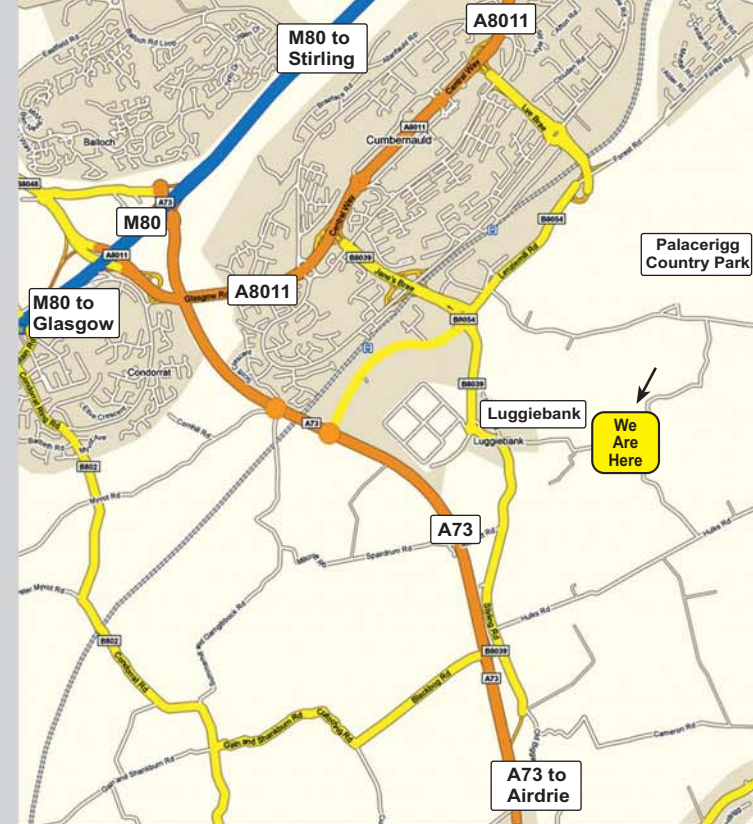

Blairlinn Cottage, Luggiebank, Cumbernauld G67 4AA

Directions from Airdrie (approx. 6 miles)

Follow A73 Stirling - take B8039 Slip to Cumbernauld - after 30mph sign turn right into Luggiebank - take immediate right, signposted for Glenhove & Tannoch - The Centre is approximately half a mile on the right.

Directions from Glasgow (approx. 15 miles)

Follow M80 North and take the A8011 for Cumbernauld - keep right then take the A73 slip road for Airdrie - follow signs for Blairlinn & Luggiebank and then turn left into Luggiebank, take immediate right, signposted for Glenhove & Tannoch - The Centre is approximately half a mile on the right.

Directions from Stirling (approx. 20 miles)

Follow M80 to Glasgow, at Auchinkilns Junction take A73 slip road for Airdrie, then turn left at signpost for Cumbernauld Park & Ride (Train Station) and follow signs for Blairlinn & Luggiebank then turn left into Luggiebank. Take immediate right, signposted for Glenhove & Tannoch. The Centre is approximately half a mile on the right.